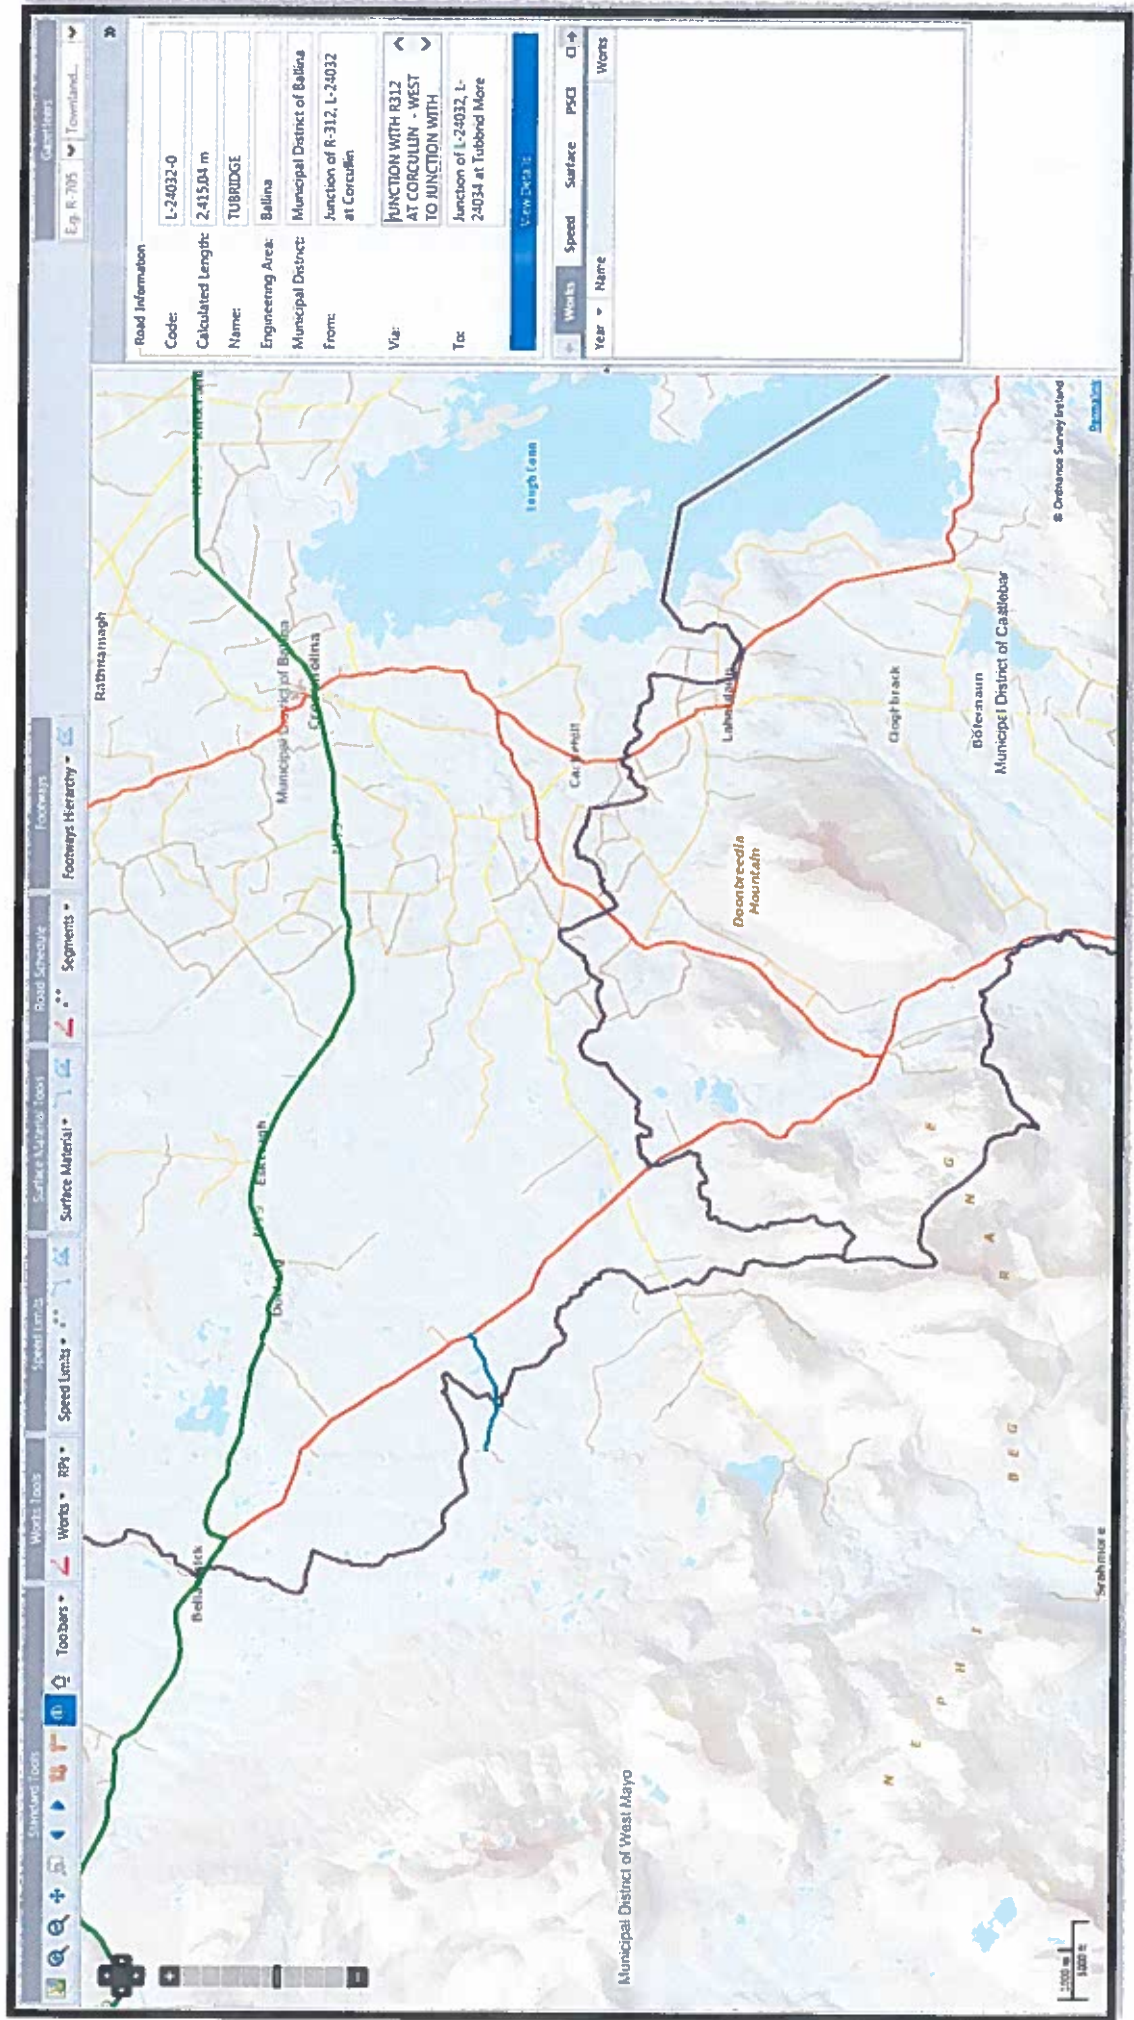

Municipal Boundaries Map for Ballina Castlebar – West Mayo