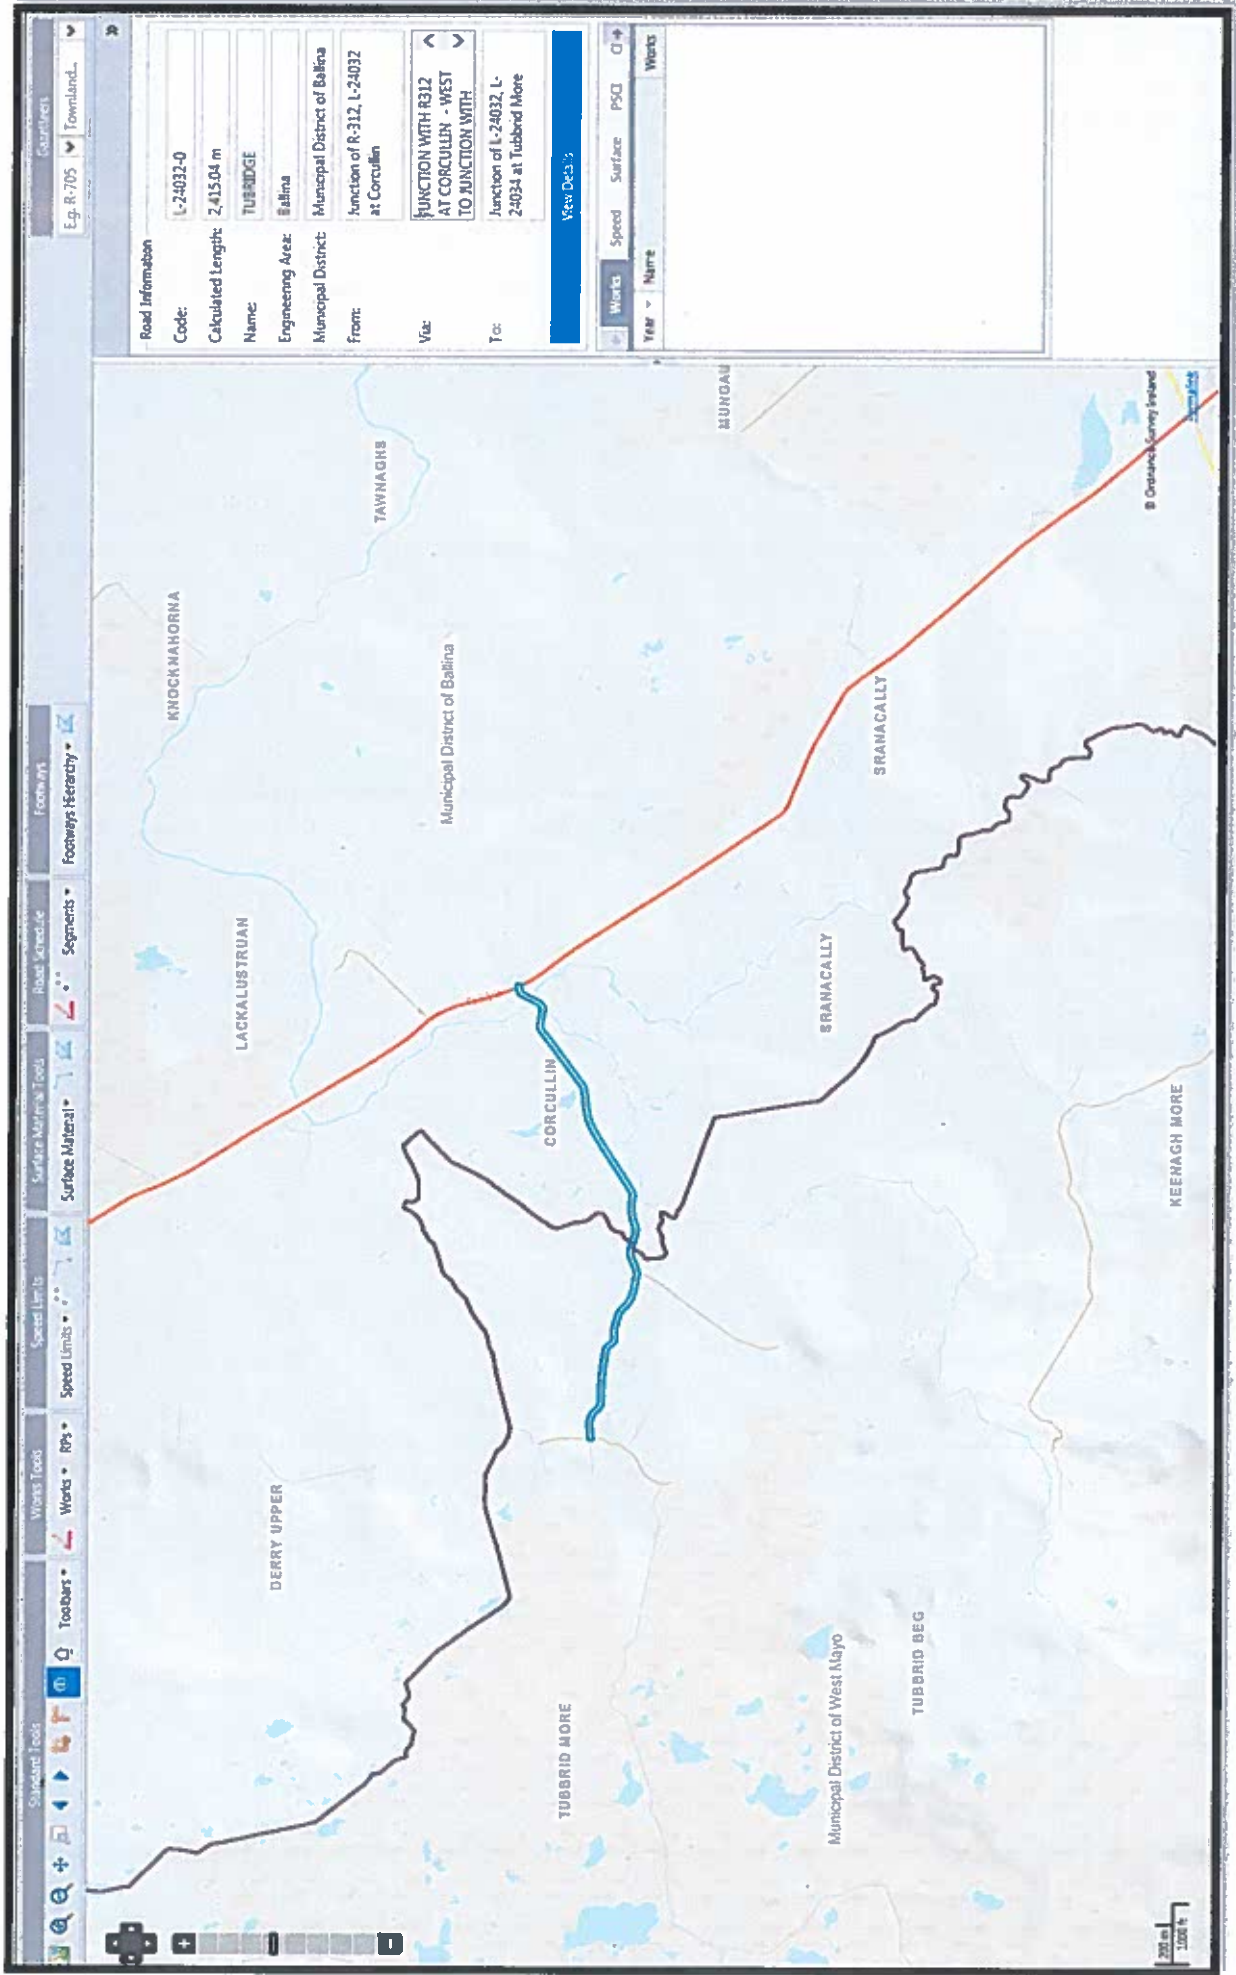

Townland Map 1